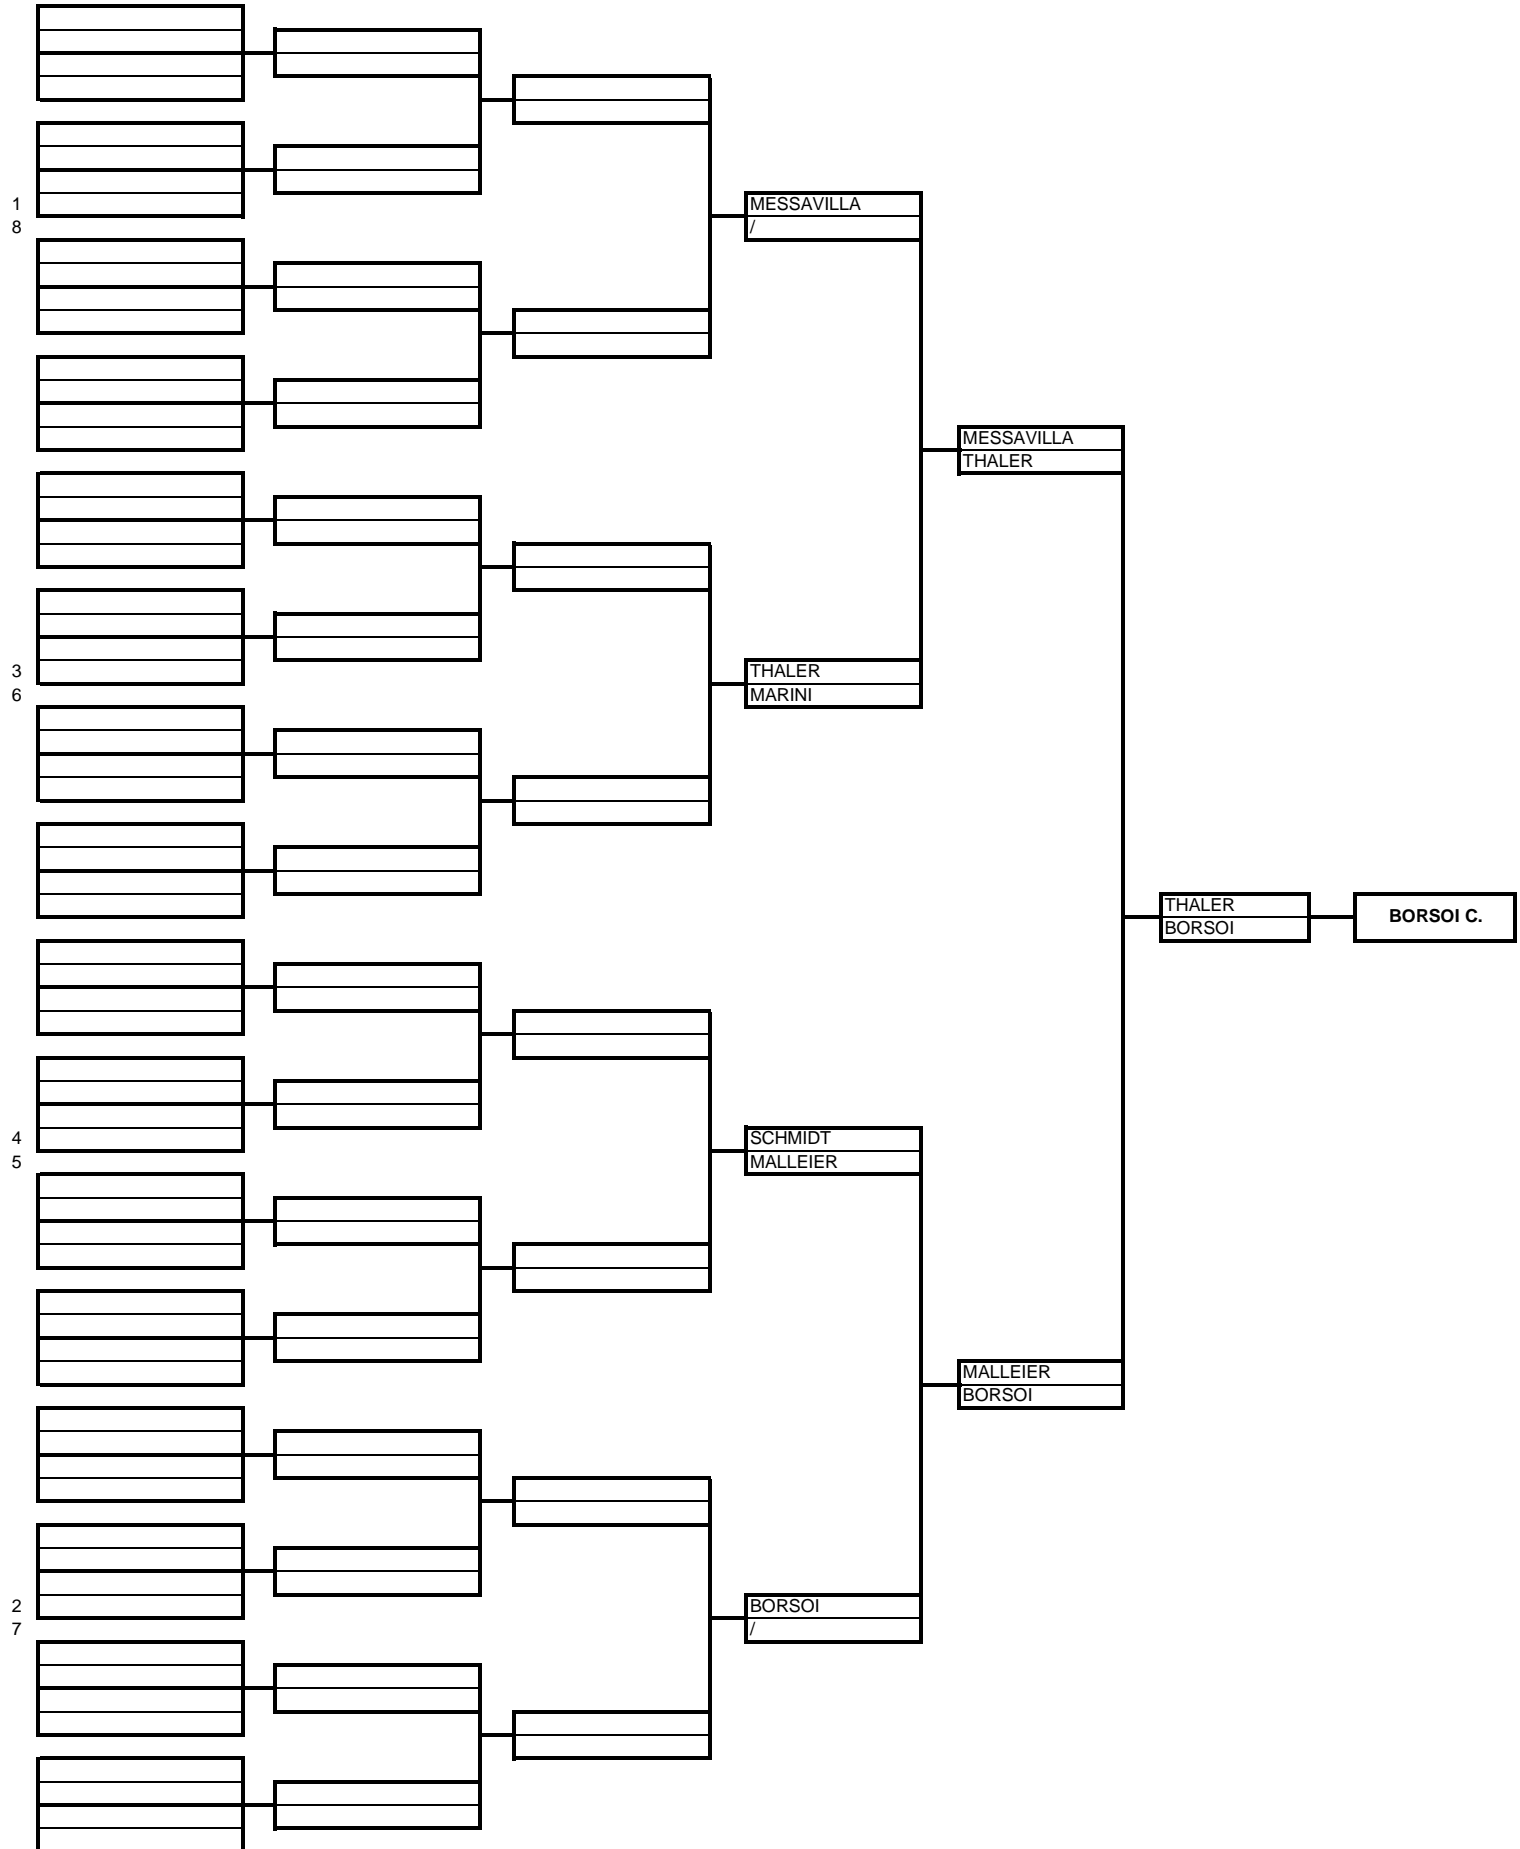

UNDER 18 - SNOW MTB DUAL RACE - 23.01.2011 - UNDER 18

rank quali

1/32 finals

1/16 finals

1/8 finals

1/4 finals

semifinals

final

the winner